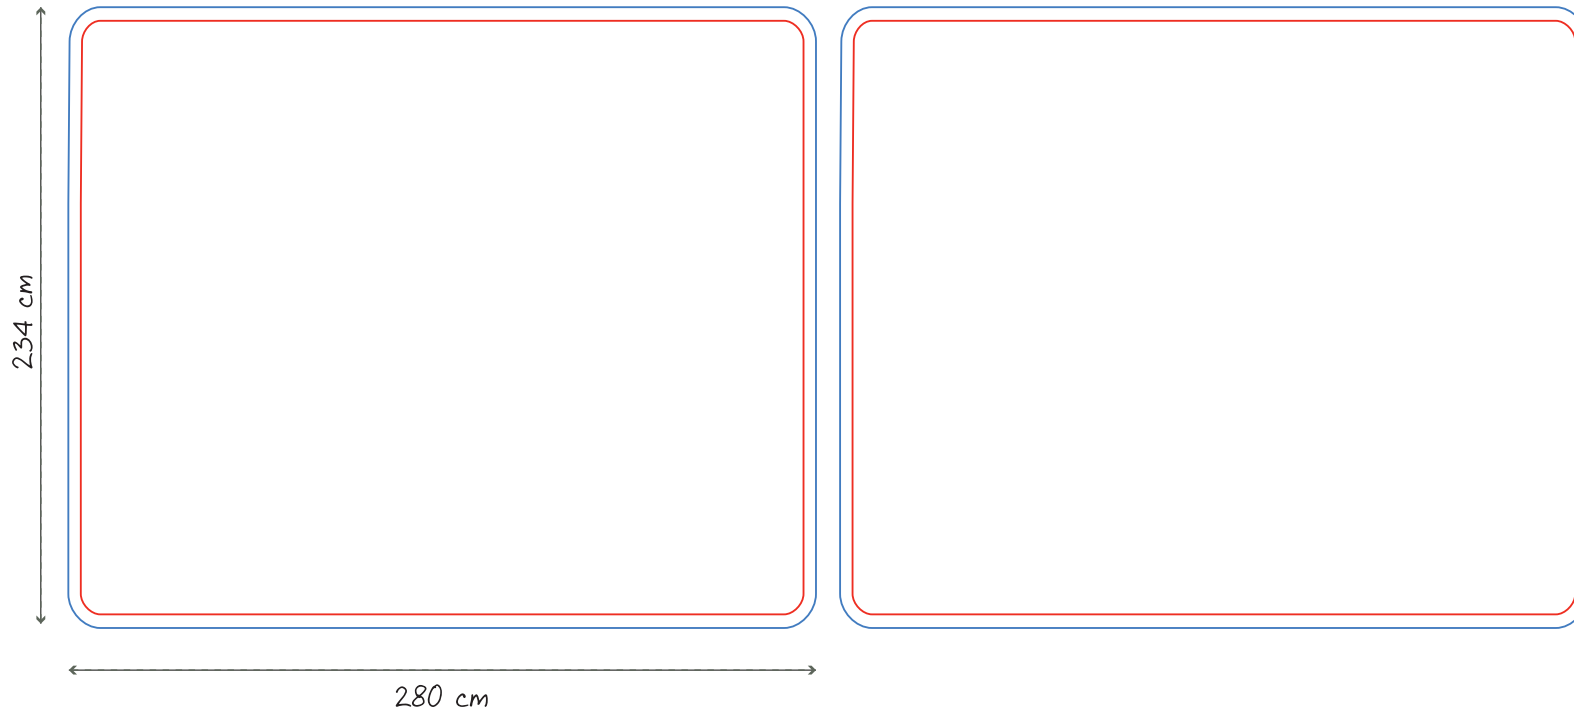

Tube Display-U-Shape-10ft

- Blue line = Background
- Red line = Text area
- - - Gray line = Size

Side 1

Side 2

Any Pantone colors?

Have you...?

- ☒ Used CMYK colors?
- ☒ Vectorized your text?
- ☒ Used good quality images?
  Change the size of the your artwork to the real-life size, then scale to 100%. If the image is still clear, you're good to go :)
  ... or just use vector file.
- ☒ Embedded your images?
- ☒ Saved your file as .pdf/.ai?
  (preferred)

Attention:

If you only order 1-sided display, leave one side of the template blank.