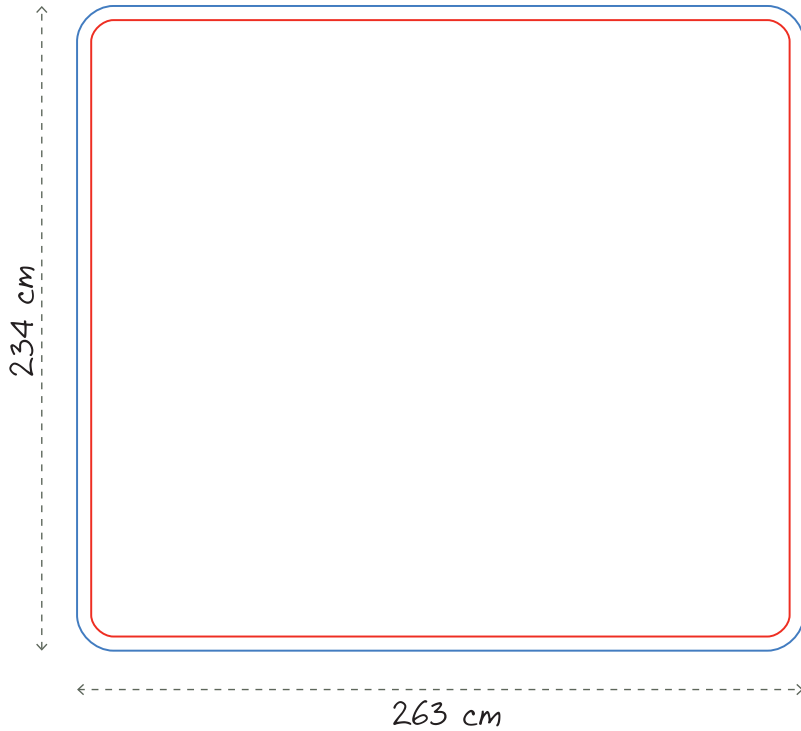

# Tube Display-Curve-8ft

view from top →

- Blue line = Background
- Red line = Text area
- - - Gray line = Size

Side 1

Side 2

# Tube Display-Curve-10ft

view from top → 

— Blue line = Background

— Red line = Text area

- - - Gray line = Size

Side 1

Side 2

**Any Pantone colors?**

# Tube Display-Curve-20ft

view from top → 

— Blue line = Background

— Red line = Text area

- - - Gray line = Size

**Side 1**

**Any Pantone colors?**

**Have you...?**

**Attention:**

If you only order 1-sided display, leave one side of the template blank.

234 cm

625 cm