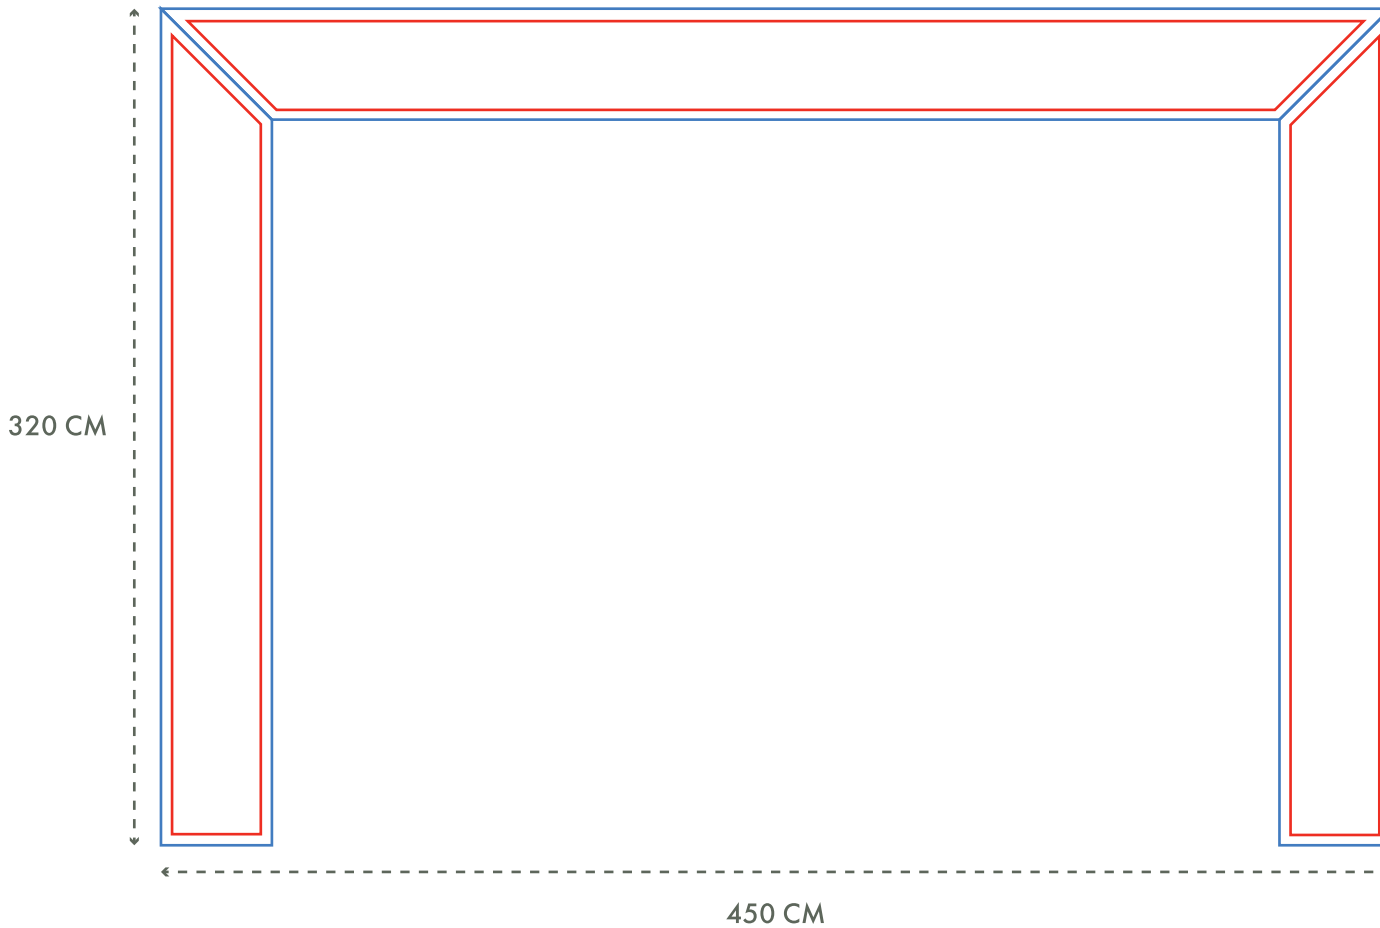

INFLATABLE ARCH 15FT

- Blue line = Background
- Red line = Text area
- - Sewing line
- - - Gray line = Size

Any Pantone colors?

Have you...?

- Used CMYK colors?
- Vectorized your text?
- Used good quality images?
Change the size of the your artwork to the real-life size, then scale to 100%. If the image is still clear, you're good to go :) ... or just use vector file.
- Embedded your images?
- Saved your file as .pdf/.ai?
(preferred)

INFLATABLE ARCH 20FT

- Blue line = Background
- Red line = Text area
- - - Gray line = Size

6x3.8x0.6m Arch

Any Pantone colors?

Have you...?

- Used CMYK colors?
- Vectorized your text?
- Used good quality images?
Change the size of the your artwork to the real-life size, then scale to 100%. If the image is still clear, you're good to go :)
... or just use vector file.
- Embedded your images?
- Saved your file as .pdf/.ai?
(preferred)