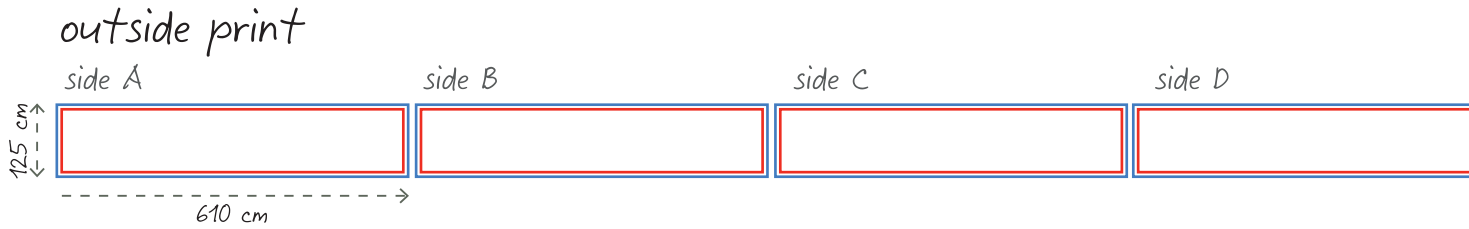

Hanging banner-Square-8x3.5

- Blue line = Background
- Red line = Text area
- - - Gray line = Size

outside print

inside print

Any Pantone colors?

Have you...?

- Used CMYK colors?
- Vectorized your text?
- Used good quality images?
Change the size of your artwork to the real-life size, then scale to 100%. If the image is still clear, you're good to go :)
... or just use vector file.
- Embedded your images?
- Saved your file as .pdf/.ai?
(preferred)

Hanging banner-Square-20x4

- Blue line = Background
- Red line = Text area
- - - Gray line = Size

Any Pantone colors?

Have you...?

- Used CMYK colors?
- Vectorized your text?
- Used good quality images?
Change the size of the your artwork to the real-life size, then scale to 100%. If the image is still clear, you're good to go :)
... or just use vector file.
- Embedded your images?
- Saved your file as .pdf/ .ai?
(preferred)