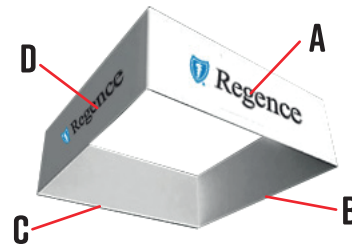

Hanging banner-Square-8x3.5

- Blue line = Background
- Red line = Text area
- - - Gray line = Size

outside print

inside print

Any Pantone colors?

Have you...?

- Used CMYK colors?
- Vectorized your text?
- Used good quality images?
Change the size of your artwork to the real-life size, then scale to 100%. If the image is still clear, you're good to go :)
... or just use vector file.
- Embedded your images?
- Saved your file as .pdf/.ai?
(preferred)

Hanging banner-Square-20x4

- Blue line = Background
- Red line = Text area
- - - Gray line = Size

Any Pantone colors?

Have you...?

- Used CMYK colors?
- Vectorized your text?
- Used good quality images?
Change the size of the your artwork to the real-life size, then scale to 100%. If the image is still clear, you're good to go :)
... or just use vector file.
- Embedded your images?
- Saved your file as .pdf/ .ai?
(preferred)