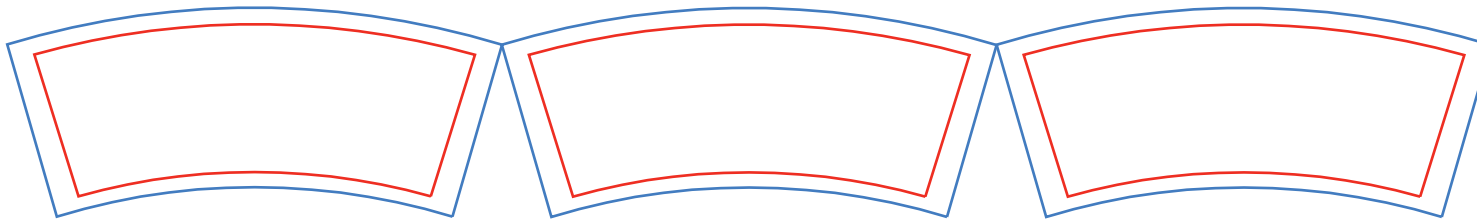

Hanging banner-Angled Circular-Small -10x8x3.5

- Blue line = Background
- Red line = Text area
- - - Gray line = Size

Any Pantone colors?

Have you...?

- Used CMYK colors?
- Vectorized your text?
- Used good quality images?
Change the size of the your artwork to the real-life size, then scale to 100%. If the image is still clear, you're good to go :)
... or just use vector file.
- Embedded your images?
- Saved your file as .pdf/.ai?
(preferred)

— Blue line = Background

— Red line = Text area

- - - Gray line = Size

Any Pantone colors?

Have you...?

- Used CMYK colors?
- Vectorized your text?
- Used good quality images?
Change the size of the your artwork to the real-life size, then scale to 100%. If the image is still clear, you're good to go :)
... or just use vector file.
- Embedded your images?
- Saved your file as .pdf/.ai?
(preferred)