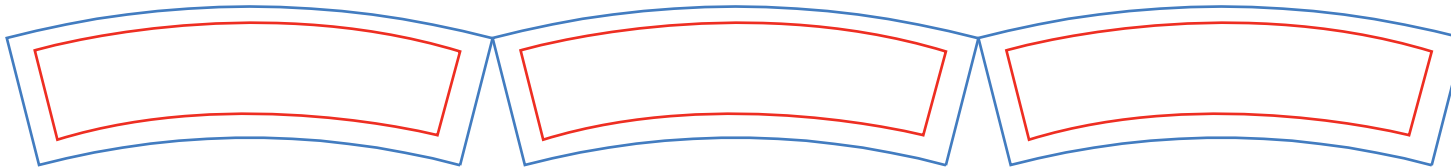

Hanging banner-Angled Circular-Small -10x8x3.5

- Blue line = Background
- Red line = Text area
- - - Gray line = Size

Any Pantone colors?

Have you...?

- Used CMYK colors?
- Vectorized your text?
- Used good quality images?
Change the size of the your artwork to the real-life size, then scale to 100%. If the image is still clear, you're good to go :)
... or just use vector file.
- Embedded your images?
- Saved your file as .pdf/.ai?
(preferred)

— Blue line = Background

— Red line = Text area

- - - Gray line = Size

Any Pantone colors?

Have you...?

- Used CMYK colors?
- Vectorized your text?
- Used good quality images?
Change the size of the your artwork to the real-life size, then scale to 100%. If the image is still clear, you're good to go :)
... or just use vector file.
- Embedded your images?
- Saved your file as .pdf/.ai?
(preferred)